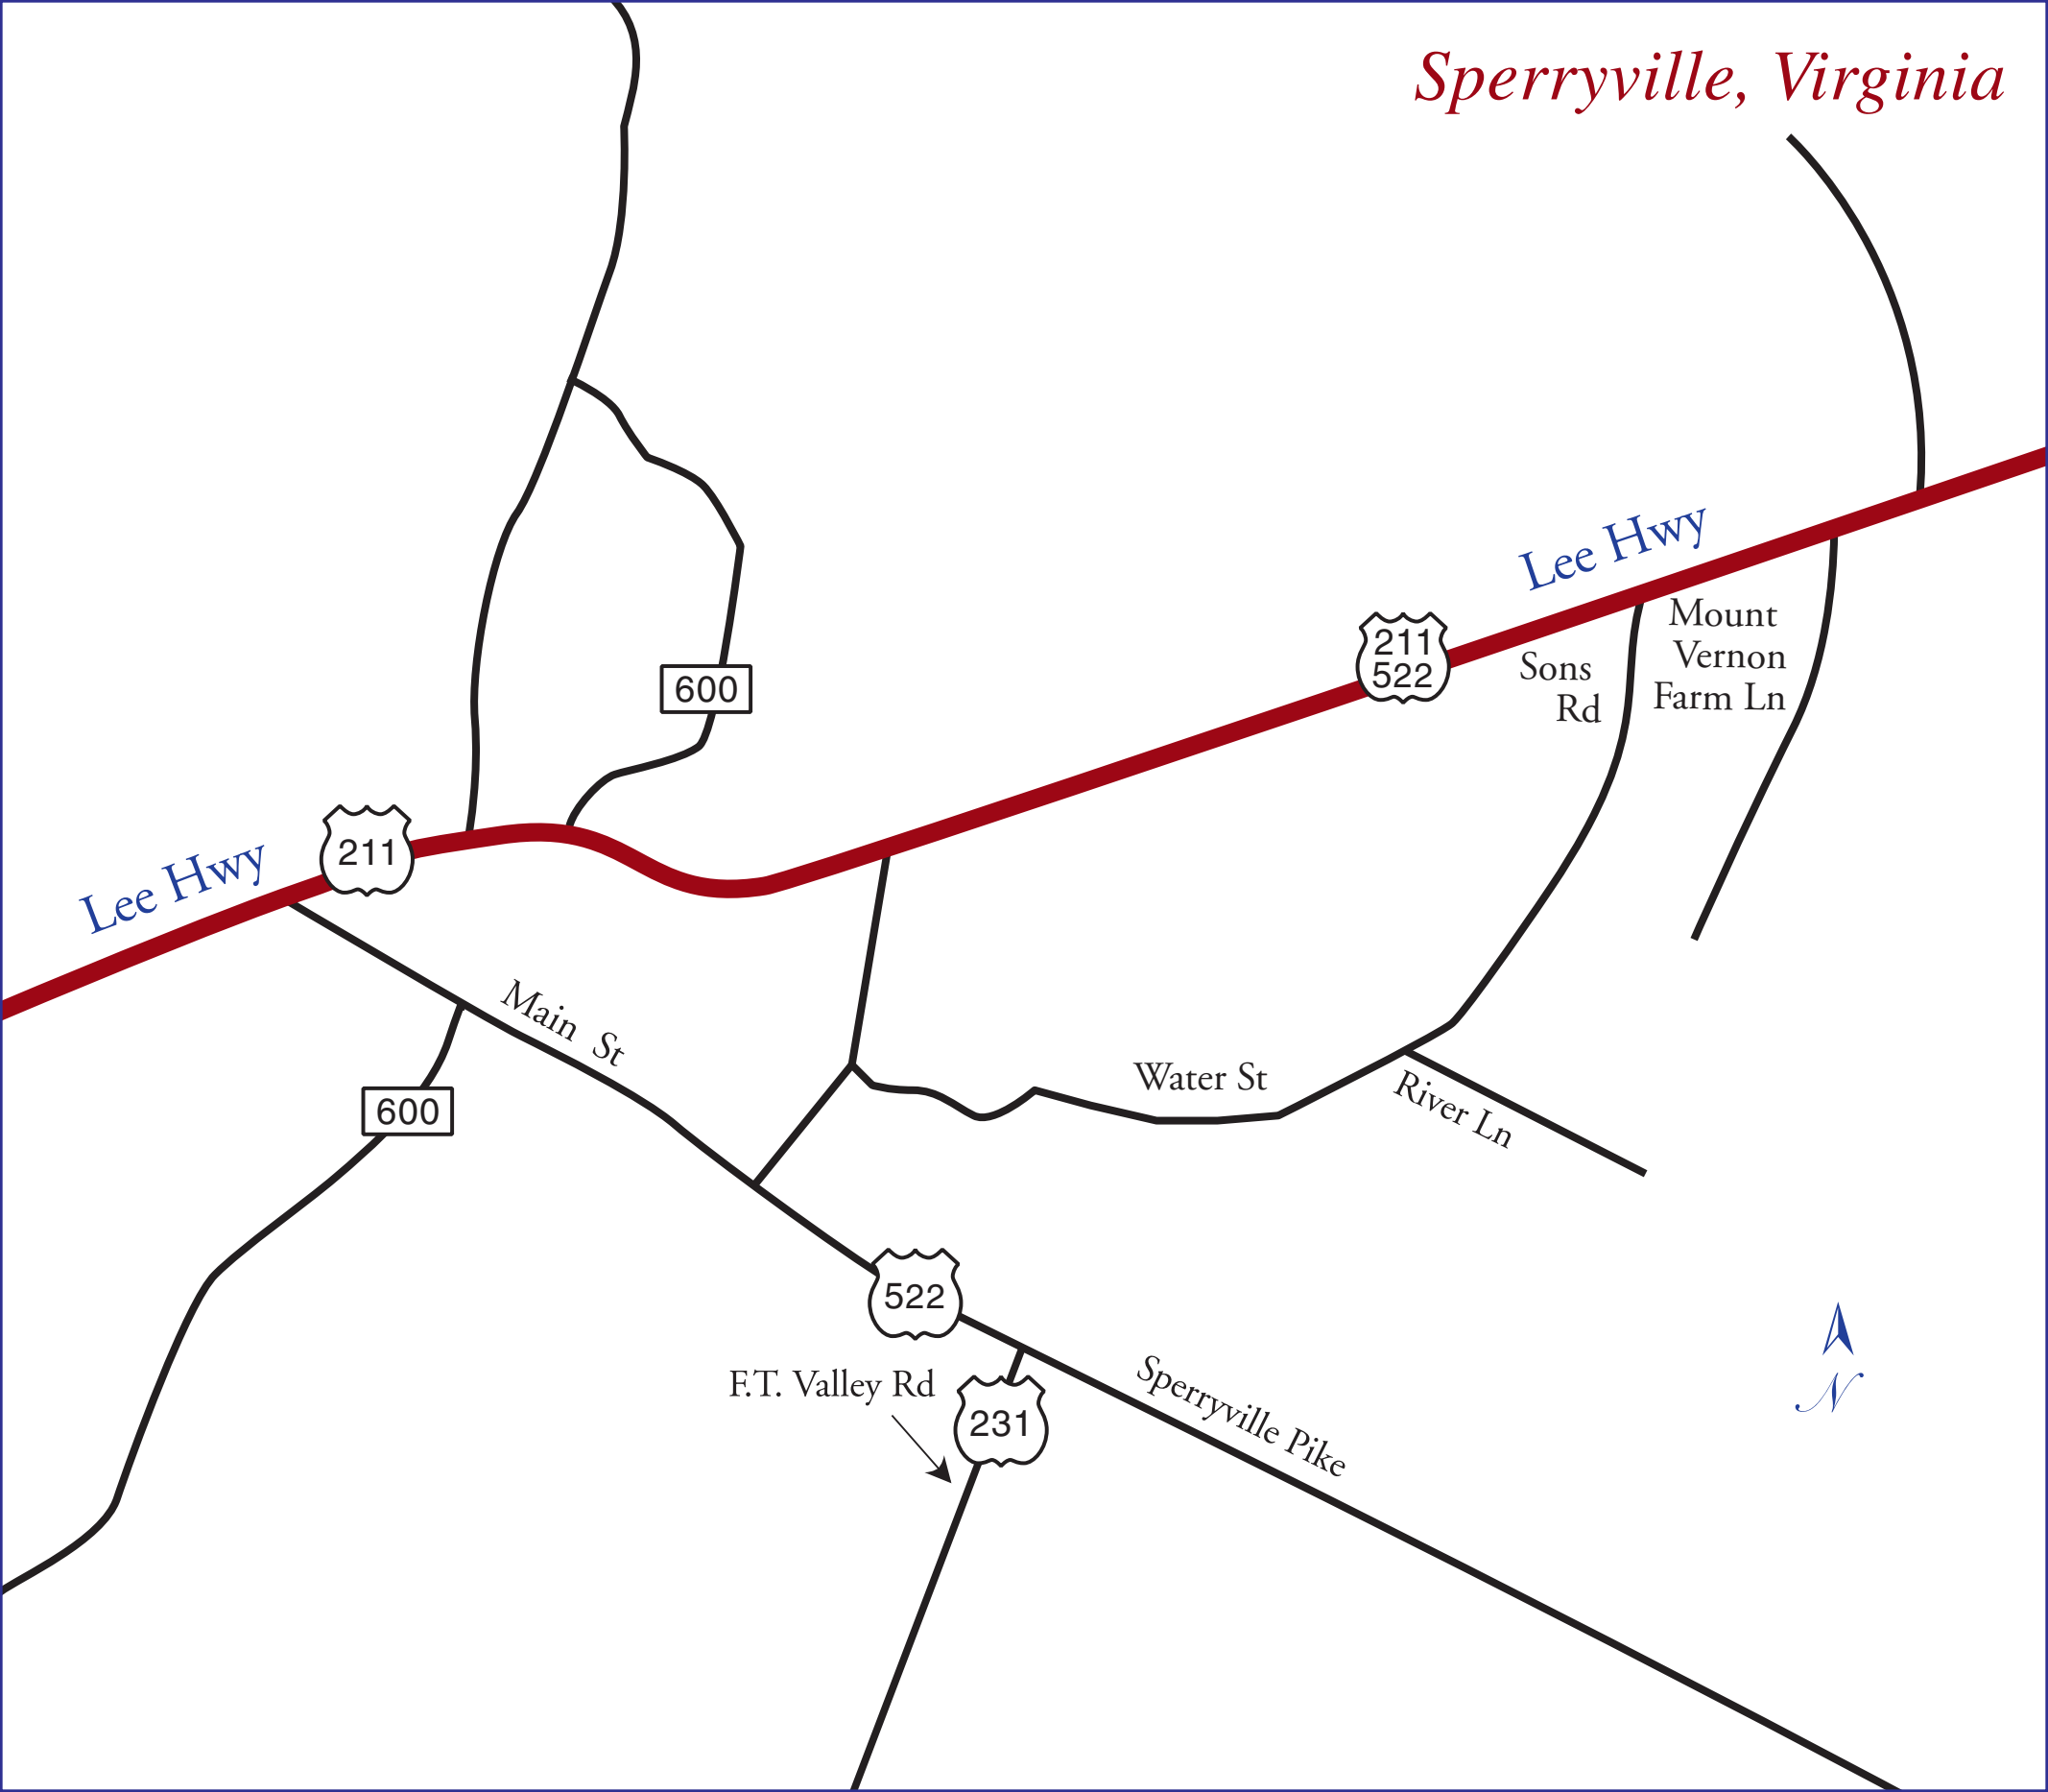

Sperryville, Virginia

Lee Hwy

211

600

211
522

Sons Rd

Mount
Vernon
Farm Ln

Main St

600

Water St

River Ln

522

F.T. Valley Rd

231

Sperryville Pike